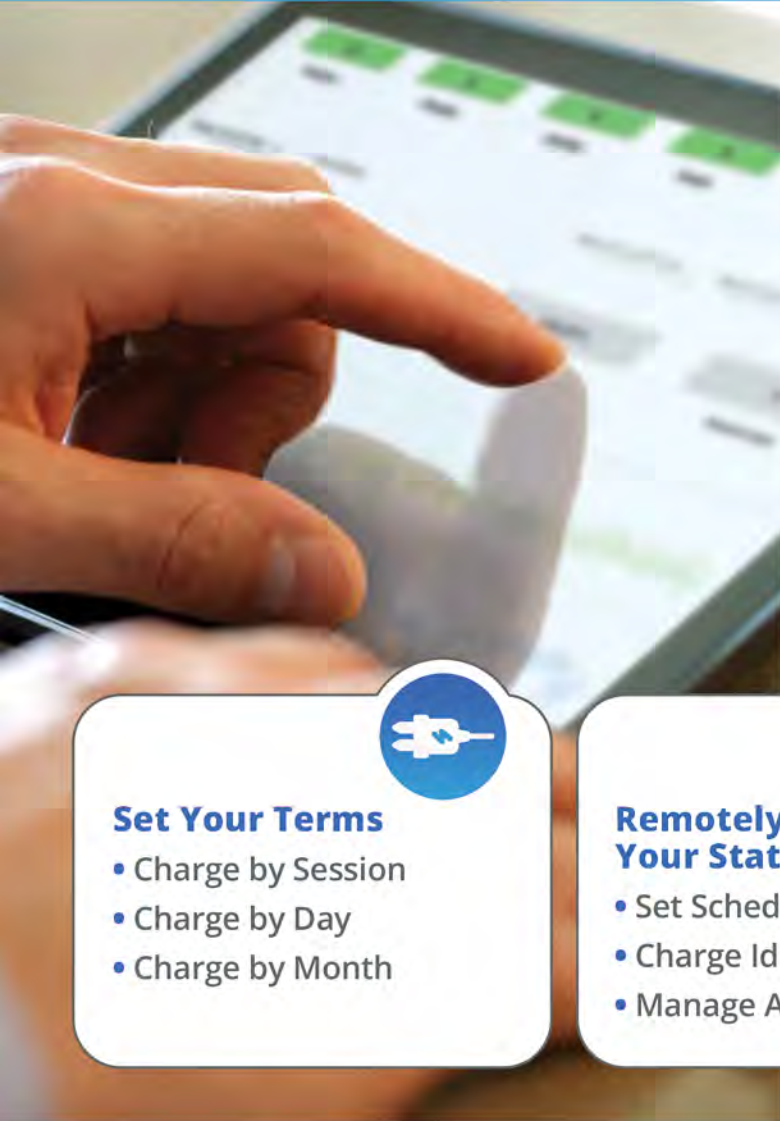

## GENERATE REVENUE YOUR WAY.

It's easy to turn your EV charging investment into revenue generation with Atom EV's mobile control dashboard. Hosts can access our easy-to-use EV mobile control solution through an installed mobile app or app-less platform. You can define payment cycles, rate schedules, membership options, and control charging station access.

### Set Your Terms

- Charge by Session
- Charge by Day
- Charge by Month

### Remotely Control Your Stations

- Set Schedules
- Charge Idle Fees
- Manage Assigned Spaces